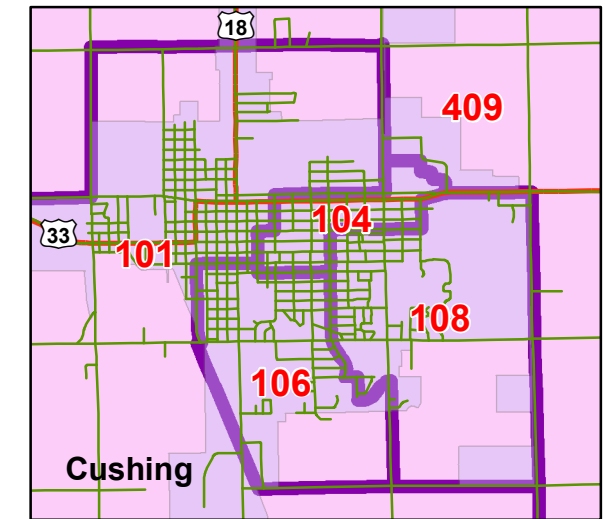

Payne County Voter Precincts

School Districts

- | | |
|-----------------|---------------|
| Coyle | Oak Grove |
| Cushing | Oilton |
| Drumright | Perkins-Tryon |
| Glencoe | Ripley |
| Morrison | Stillwater |
| Mulhall-Orlando | Yale |