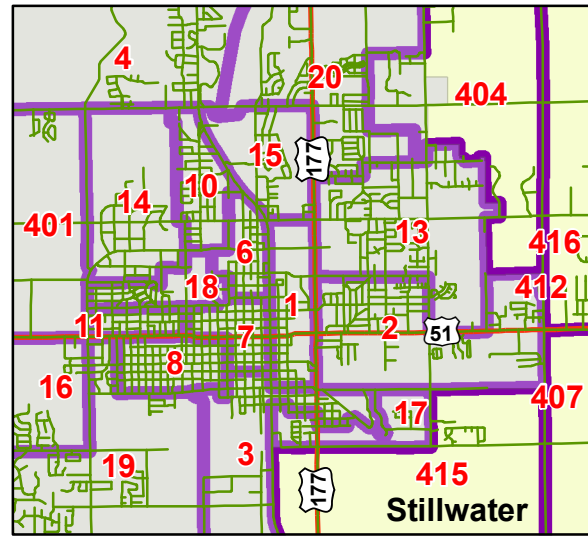

Payne County Voter Precincts

School Districts

- | | |
|-----------------|---------------|
| Coyle | Oak Grove |
| Cushing | Oilton |
| Drumright | Perkins-Tryon |
| Glencoe | Ripley |
| Morrison | Stillwater |
| Mulhall-Orlando | Yale |