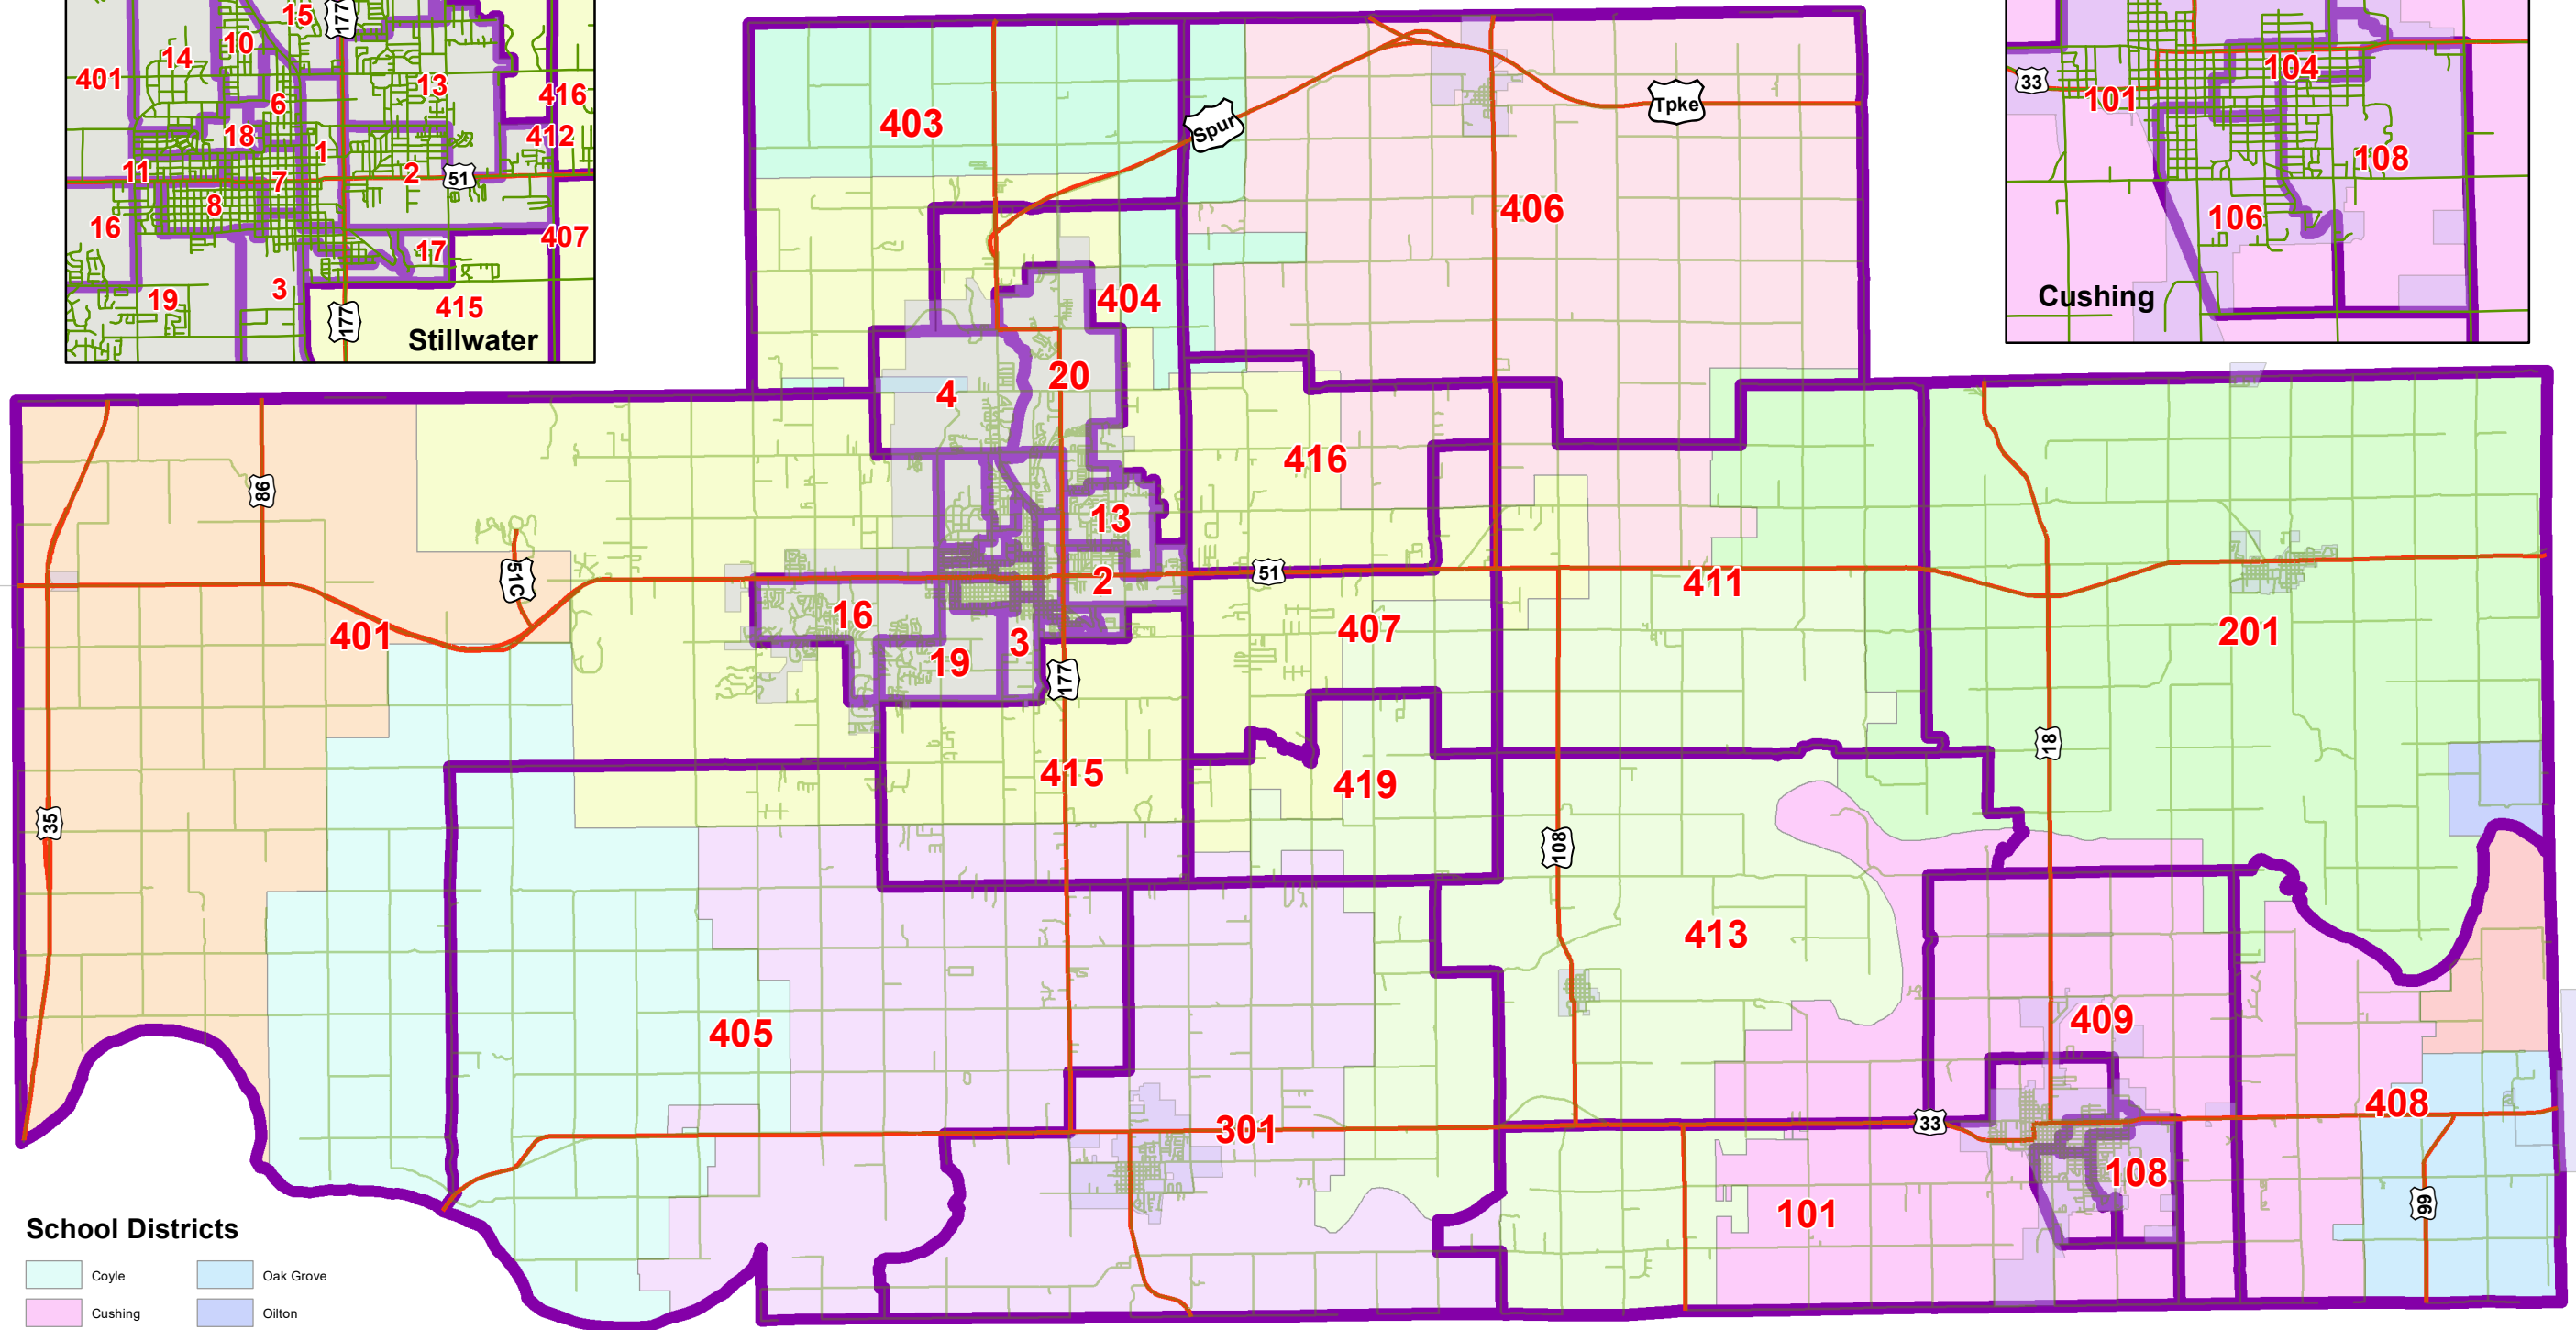

Payne County Voter Precincts

School Districts

- | | |
|-----------------|---------------|
| Coyle | Oak Grove |
| Cushing | Oilton |
| Drumright | Perkins-Tryon |
| Glencoe | Ripley |
| Morrison | Stillwater |
| Mulhall-Orlando | Yale |